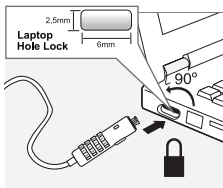

Lock with Number Combination

To set your personal combination, follow these steps:

1. Set the preset code to **0-0-0-0**, push and hold the cable into the lock.
2. Set your secret password by turning the dials.
3. Release the reset cable.