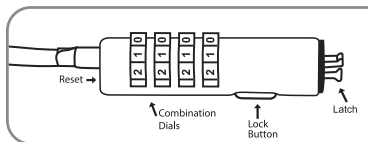

Lock with Number Combination

To set your personal combination, follow these steps:

1. Set the preset code to **0-0-0-0**, push and hold the cable into the lock.
2. Set your secret password by turning the dials.
3. Release the reset cable.