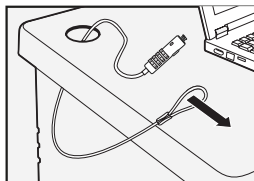

NANO SLOT LAPTOPS COMBINATION LOCK SECURITY CABLE

5 YEARS WARRANTY
WWW.EWENT-ONLINE.COM

EWENT is a registered Trademark. All mentioned brand names are registered Trademarks of their respective owners. Rights to the registered Names / Logos / Trademarks / Brands / Service Marks featured are property of and belong to their respective owners. Developed and styled in Europe. Misprints and errors reserved. Ewent cannot be held liable or responsible for inaccurately presented content. Made in China•Hergestellt in China•Fabriqué en Chine•Fabricado en China•Prodotto in Cina•Fabricado na China•Vyrobeno v Číně•Fremstillet i Kina•Laget i Kina•Tillverkad i Kina•Valmistettu Kiinassa•Izdelano na Kitajskem•Κατασκευασμένο στην Κίνα•Çin malidir•Произведено в Китай

Lock with Number Combination

To set your personal combination, follow these steps:

1. Set the preset code to **0-0-0-0**, push and hold the cable into the lock.
2. Set your secret password by turning the dials.
3. Release the reset cable.